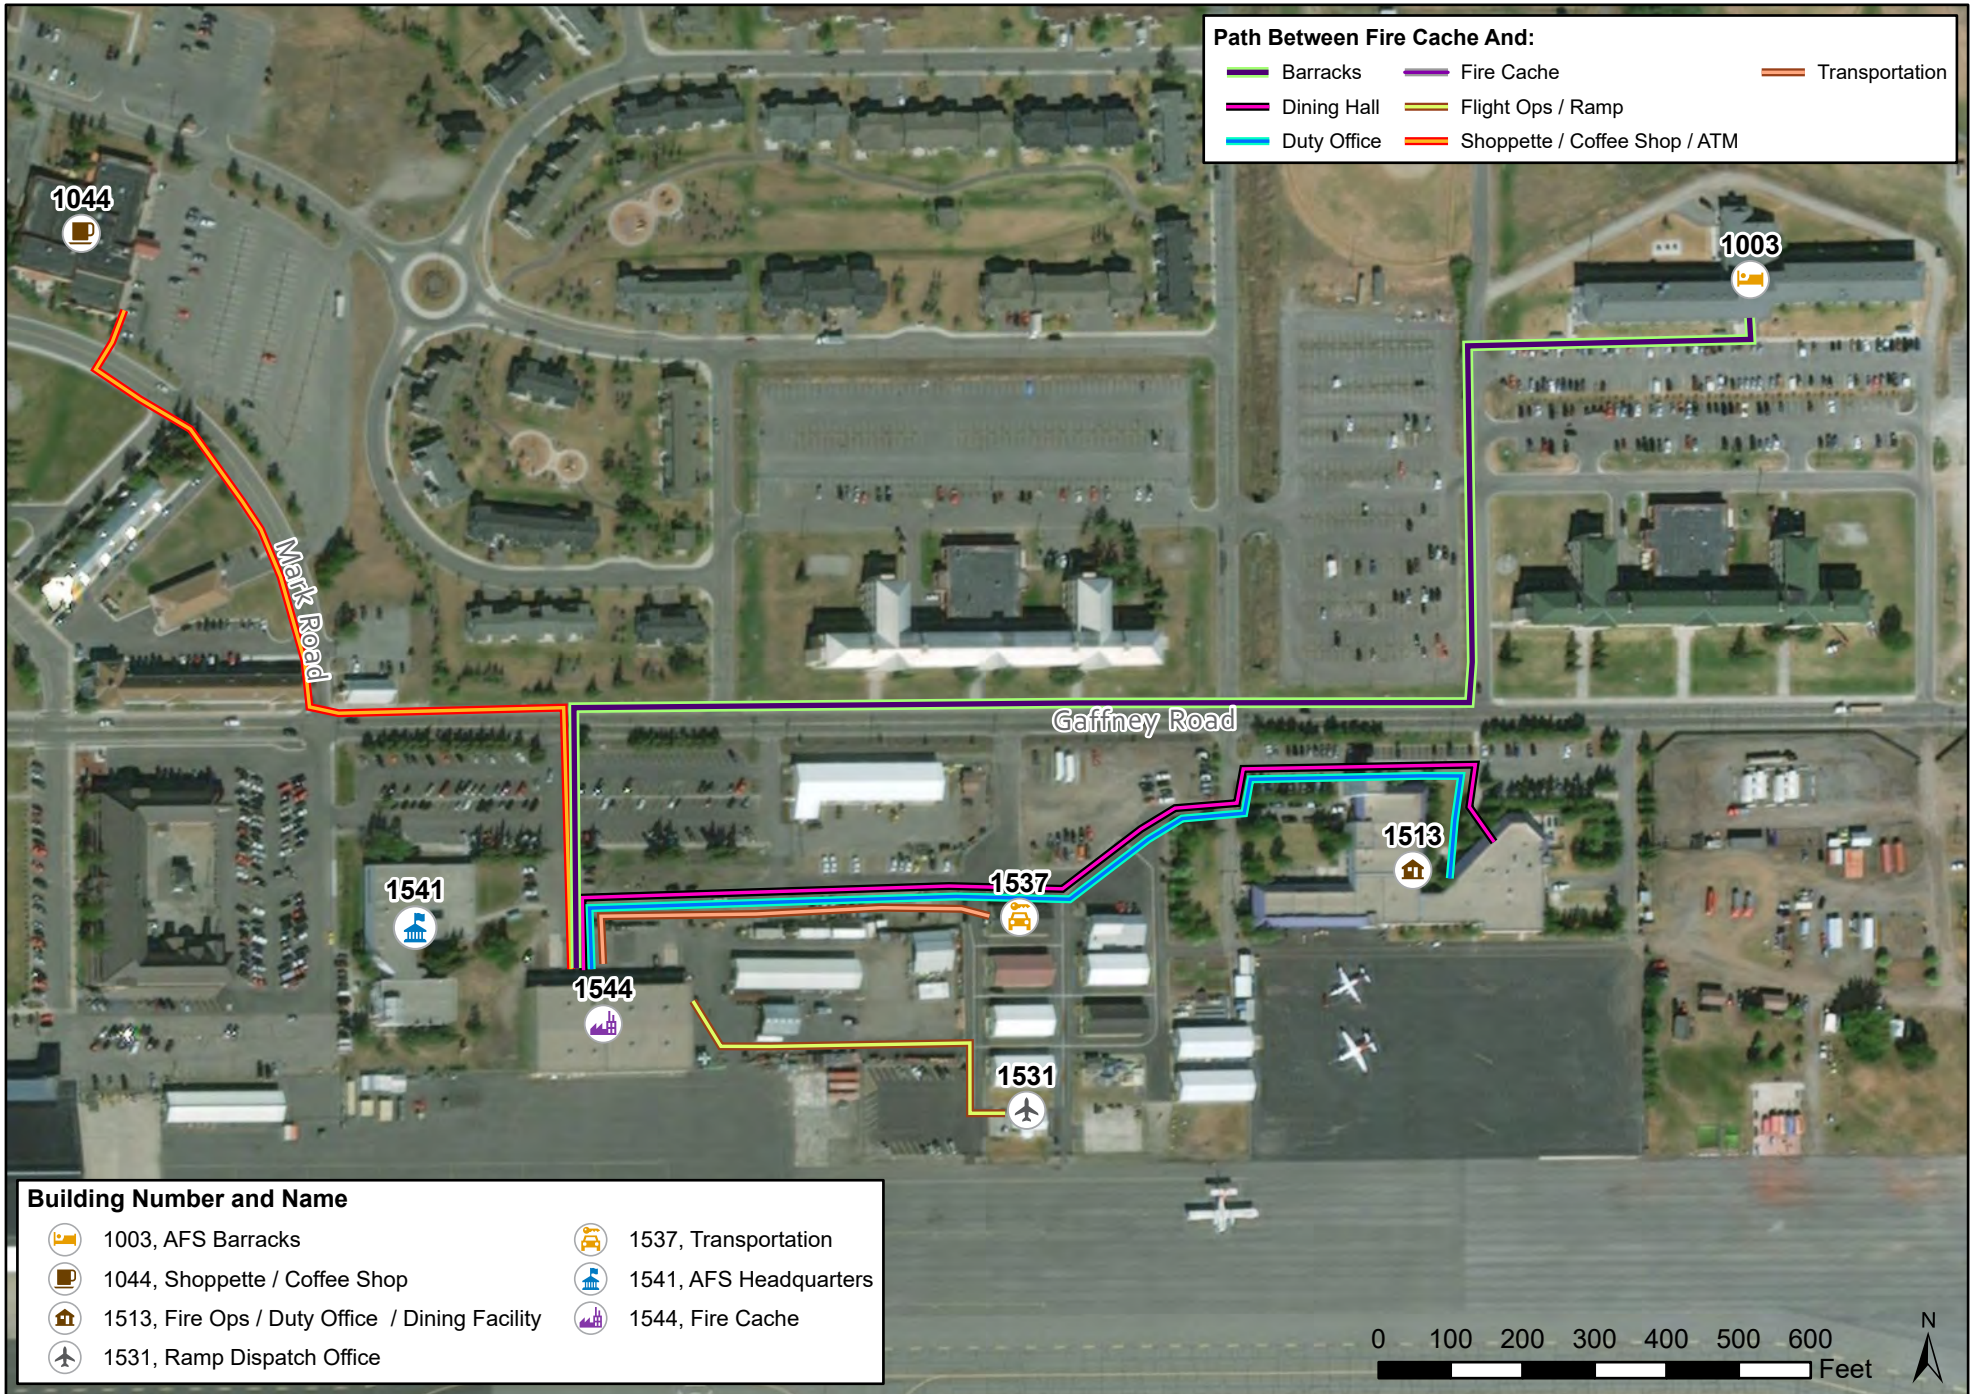

Alaska Fire Service (AFS) Campus

Path Between Fire Cache And:

- Barracks
- Fire Cache
- Transportation
- Dining Hall
- Flight Ops / Ramp
- Duty Office
- Shoppette / Coffee Shop / ATM

Building Number and Name

1003, AFS Barracks	1537, Transportation
1044, Shoppette / Coffee Shop	1541, AFS Headquarters
1513, Fire Ops / Duty Office / Dining Facility	1544, Fire Cache
1531, Ramp Dispatch Office	